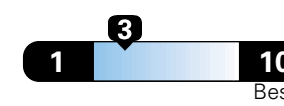

3.7 gallons per 100 miles

You spend **\$1,500** in fuel costs over 5 years compared to the average new vehicle.

Annual fuel cost **\$1,800**

Fuel Economy & Greenhouse Gas Rating (tailpipe only)

Smog Rating (tailpipe only)